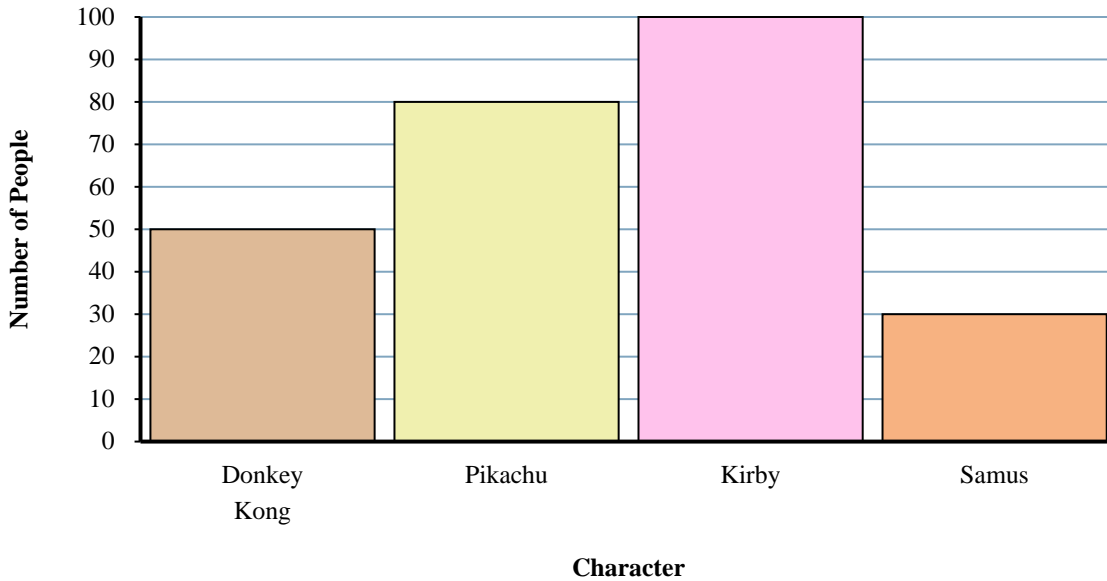

A game website asked its viewers which game character was their favorite and recorded the answers in the bar graph below. Use their graph to answer the questions.

**Favorite Game Characters**

**Answers**

1. \_\_\_\_\_
2. \_\_\_\_\_
3. \_\_\_\_\_
4. \_\_\_\_\_
5. \_\_\_\_\_
6. \_\_\_\_\_
7. \_\_\_\_\_
8. \_\_\_\_\_
9. \_\_\_\_\_
10. \_\_\_\_\_

- 1) Which character did the fewest number of people say was their favorite?
- 2) Did more people like Kirby or Samus?
- 3) How many people liked Pikachu the best?
- 4) How many people total answered the poll?
- 5) Did fewer people like Samus or Pikachu?
- 6) How many fewer people liked Samus than liked Donkey Kong?
- 7) Which character did the largest number of people say was their favorite?
- 8) How many more people liked Pikachu than liked Donkey Kong?
- 9) What is the difference in the number of people who liked Donkey Kong and the number who liked Kirby?
- 10) Which character did exactly 100 people say was their favorite?

A game website asked its viewers which game character was their favorite and recorded the answers in the bar graph below. Use their graph to answer the questions.

**Favorite Game Characters**

Answers

1. Samus
2. Kirby
3. 80
4. 260
5. Samus
6. 20
7. Kirby
8. 30
9. 50
10. Kirby